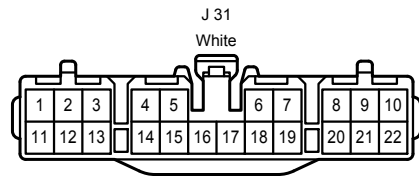

Door Lock Control , Theft Deterrent