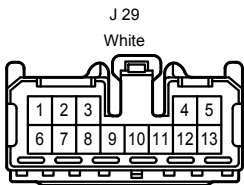

Door Lock Control , Theft Deterrent