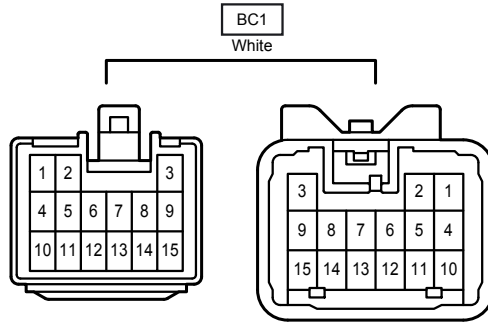

Door Lock Control , Theft Deterrent

IC1
Gray

IC2
White

ID2
White

ID3
White

IH1
White

IO1
White

Door Lock Control , Theft Deterrent