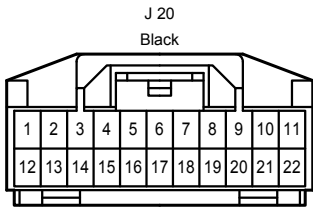

Door Lock Control , Theft Deterrent