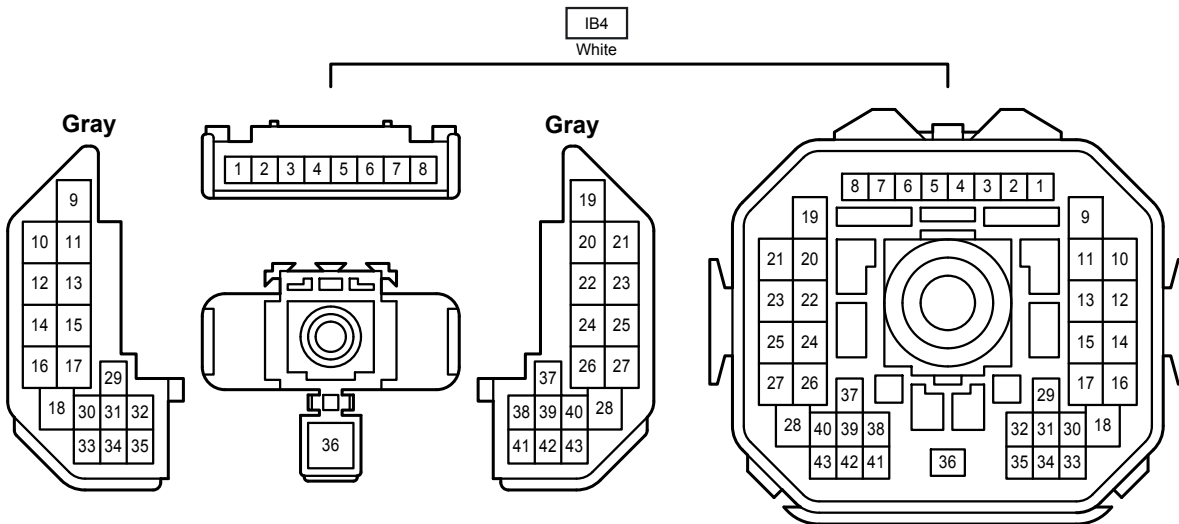

Door Lock Control , Theft Deterrent

IC1
Gray

IC2
White

ID2
White

ID3
White

IH1
White

IO1
White

Door Lock Control , Theft Deterrent