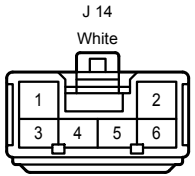

Door Lock Control , Theft Deterrent