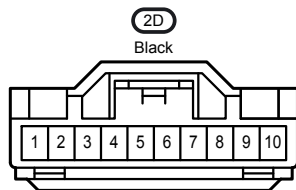

Door Lock Control , Theft Deterrent