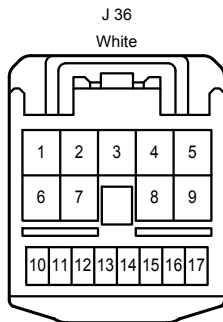

Door Lock Control , Theft Deterrent