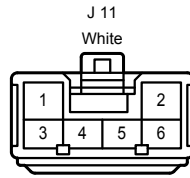

Door Lock Control , Theft Deterrent