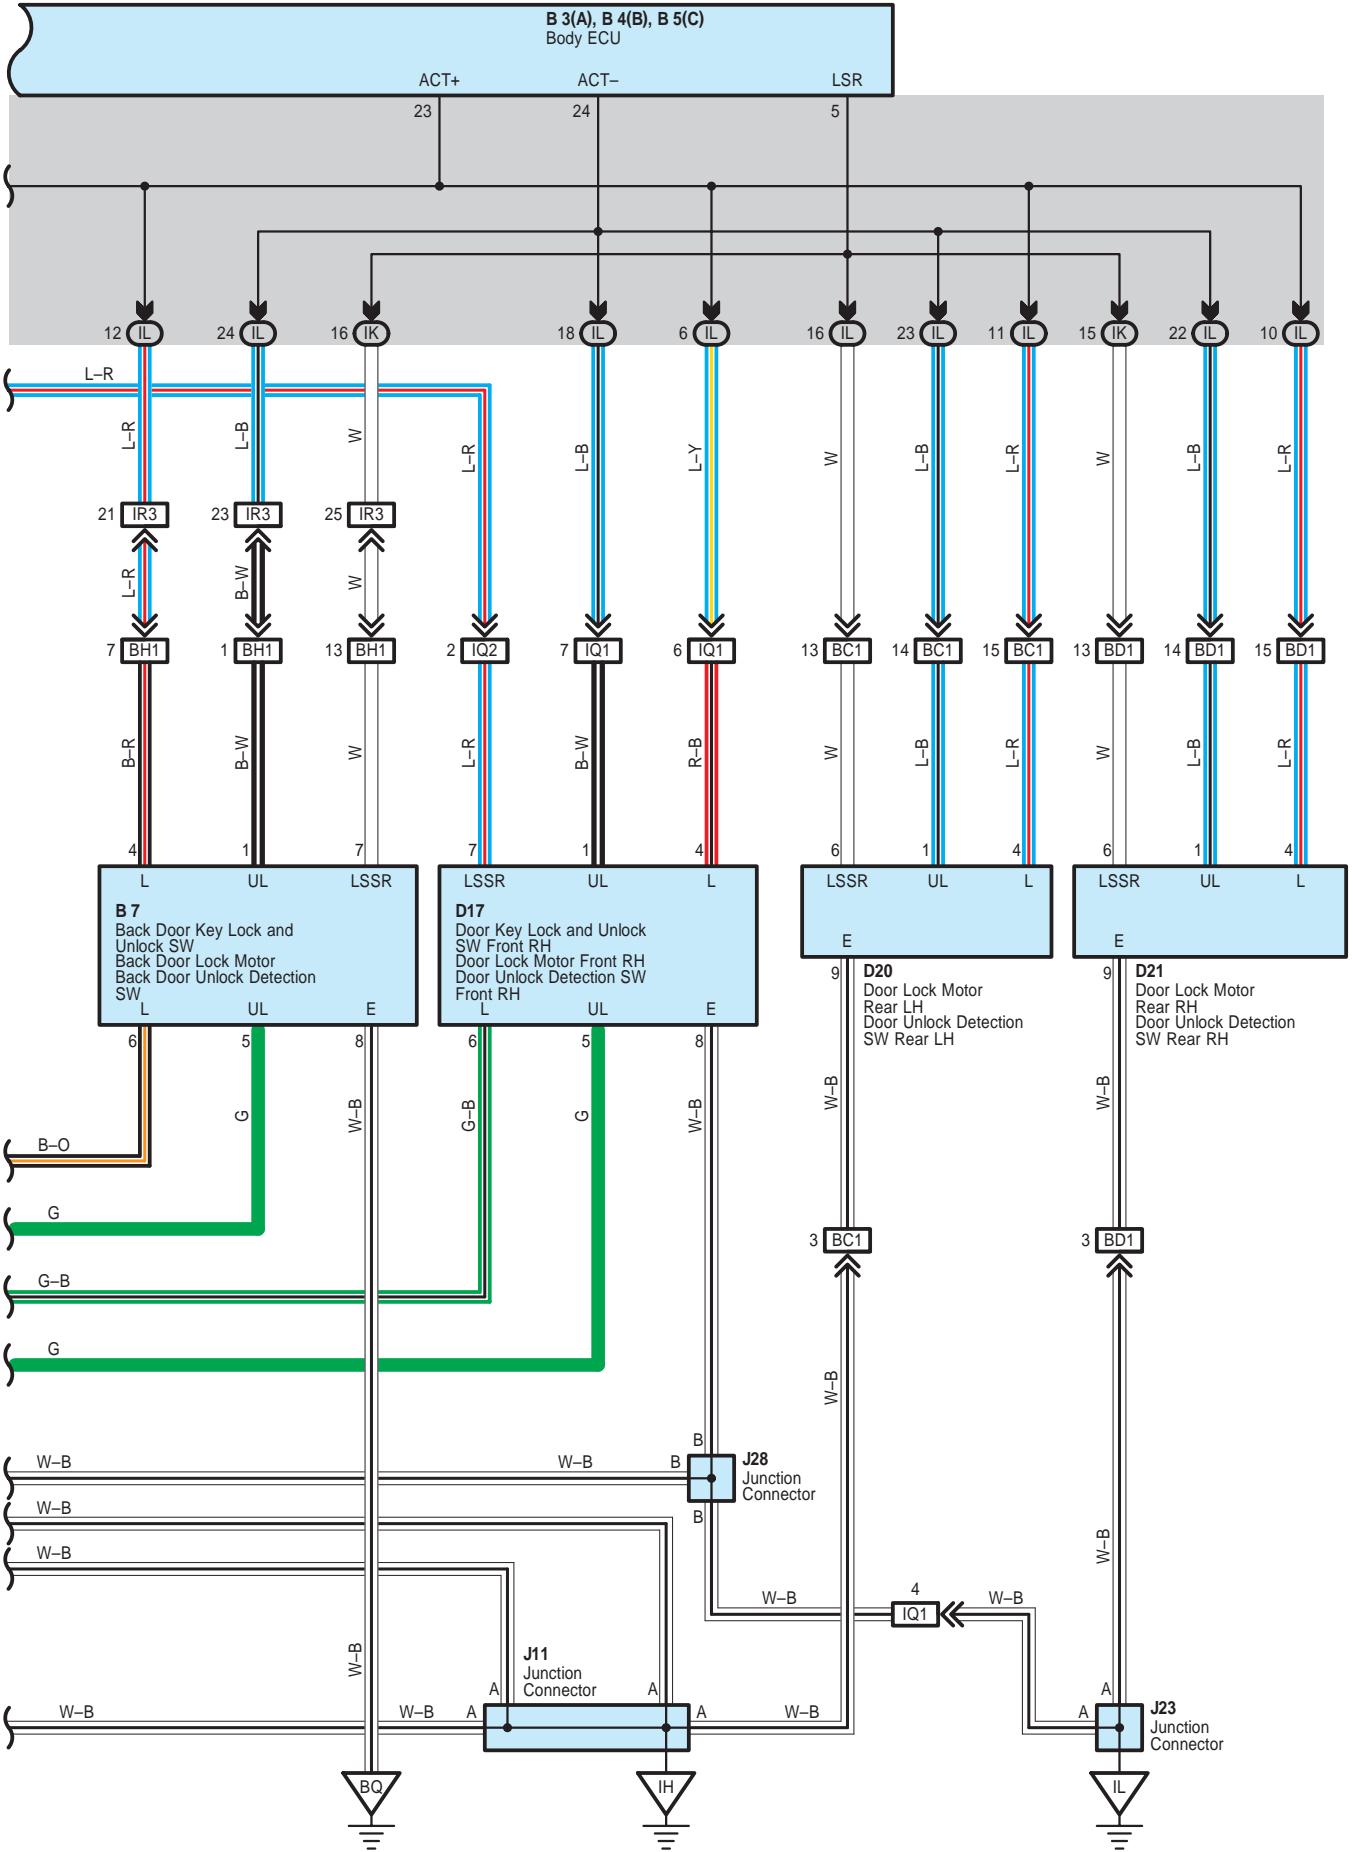

Door Lock Control , Theft Deterrent