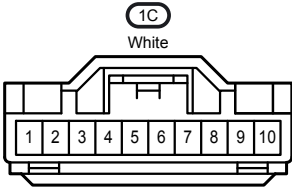

Door Lock Control , Theft Deterrent