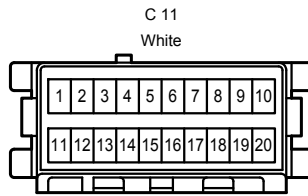

Door Lock Control , Theft Deterrent