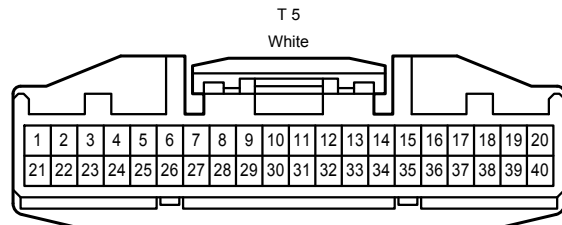

Door Lock Control , Theft Deterrent