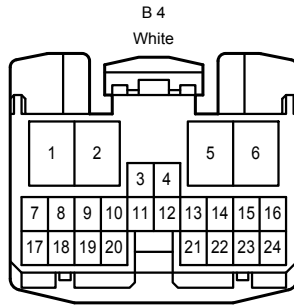

Door Lock Control , Theft Deterrent