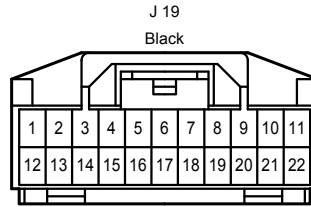

Door Lock Control , Theft Deterrent