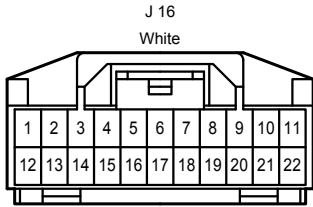

Door Lock Control , Theft Deterrent