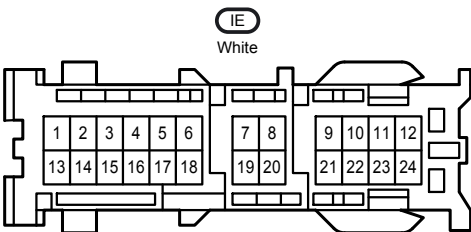

Door Lock Control , Theft Deterrent