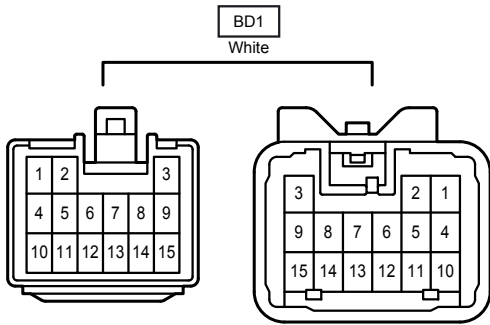

Door Lock Control , Theft Deterrent

IC1
Gray

IC2
White

ID2
White

ID3
White

IH1
White

IO1
White

Door Lock Control , Theft Deterrent