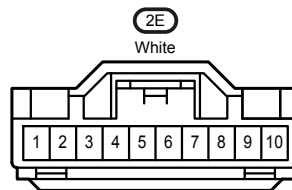

Door Lock Control , Theft Deterrent