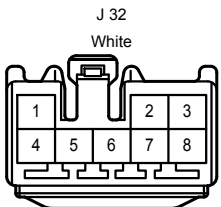

Door Lock Control , Theft Deterrent