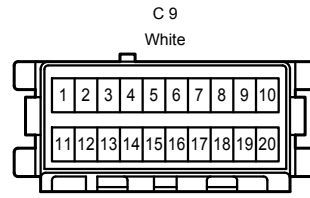

Door Lock Control , Theft Deterrent