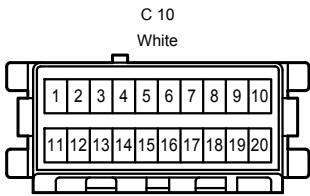

Door Lock Control , Theft Deterrent