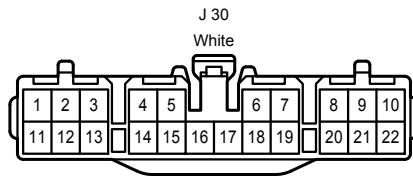

Door Lock Control , Theft Deterrent