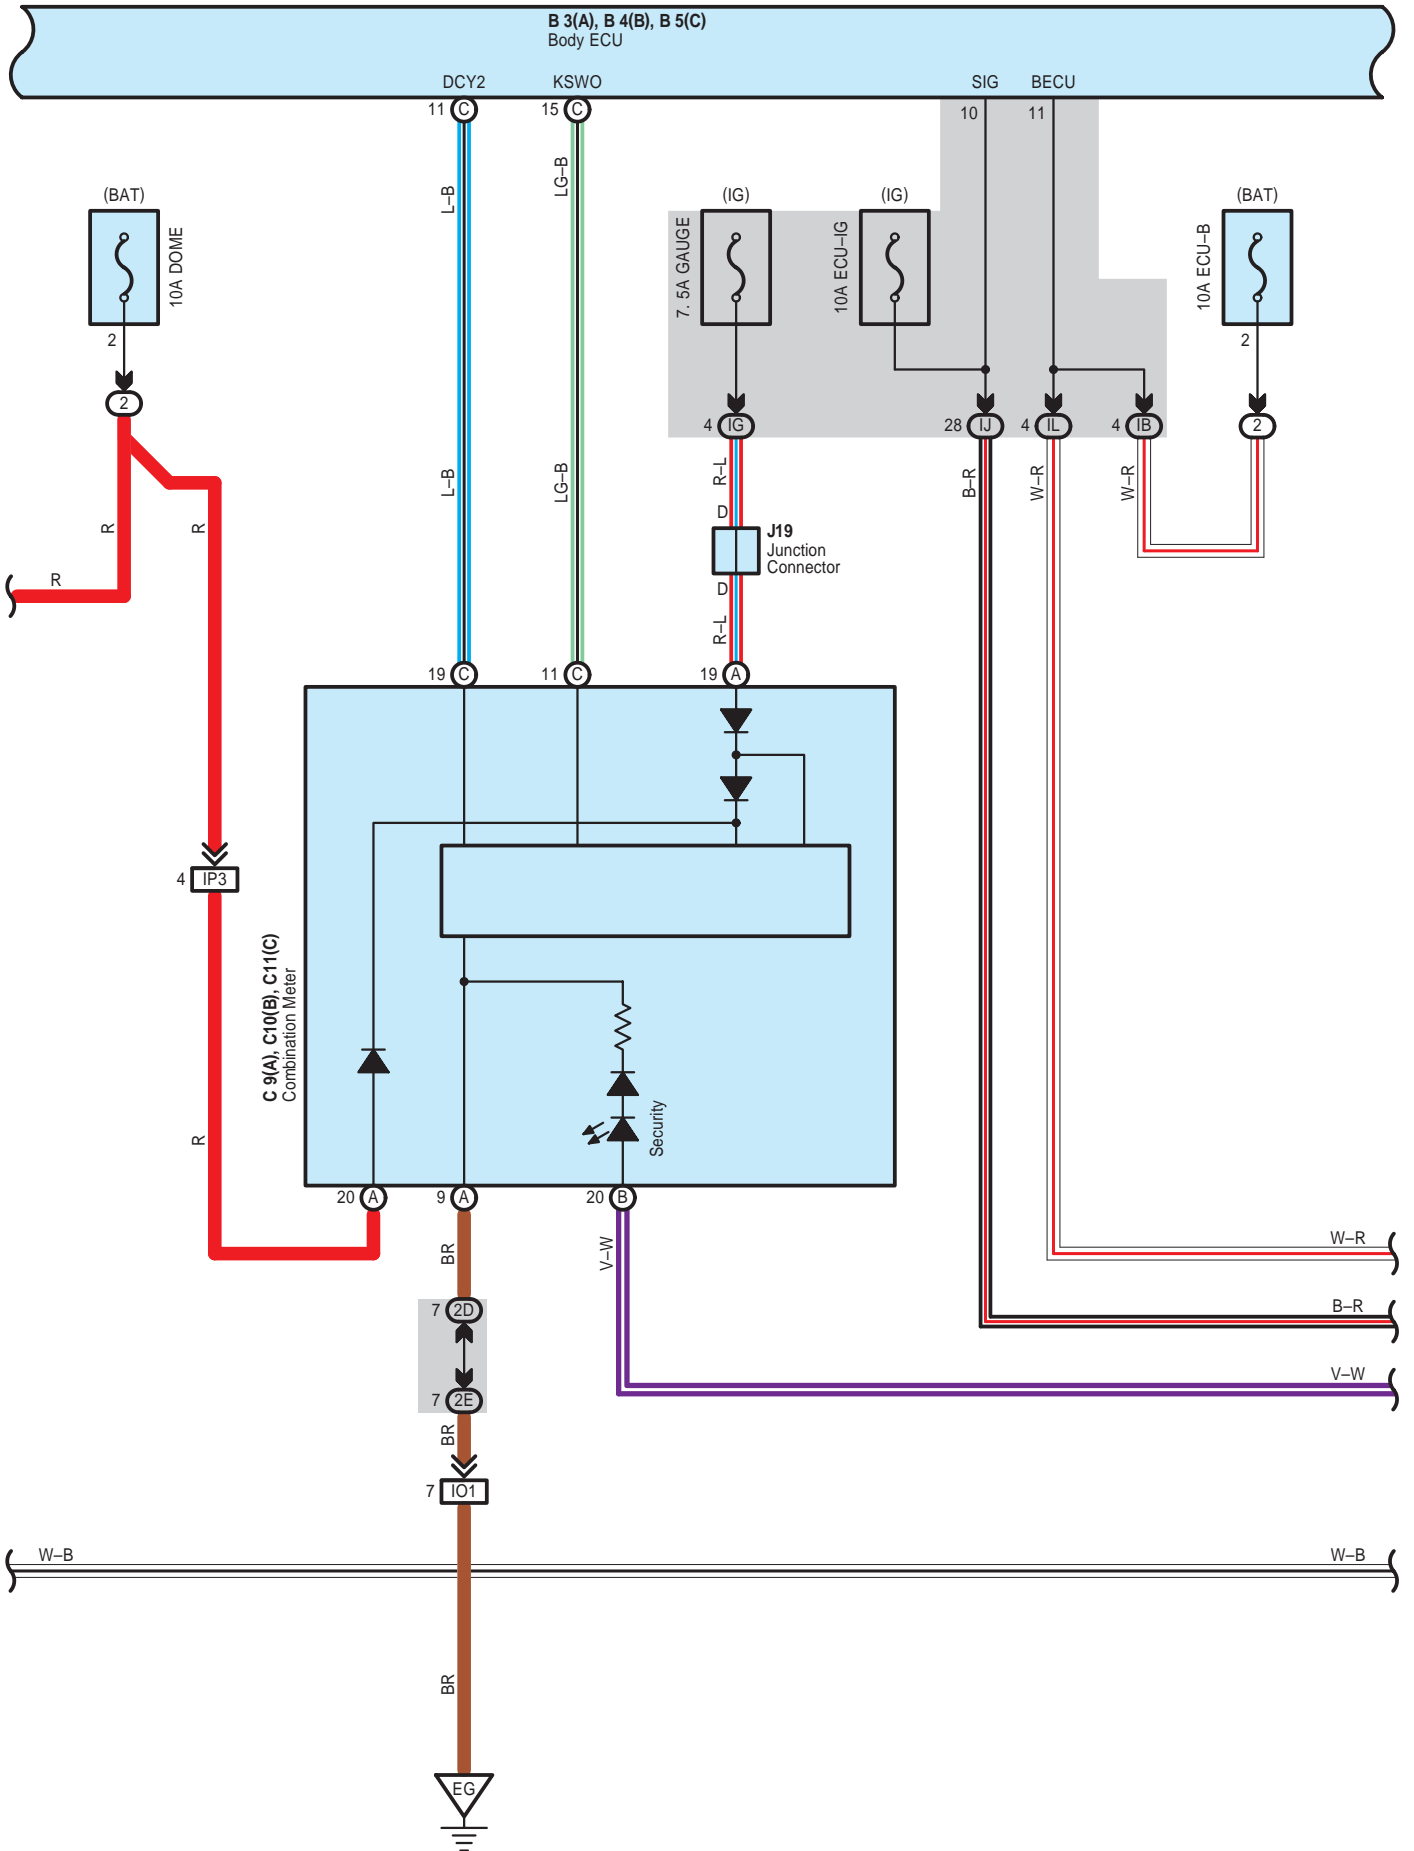

Door Lock Control , Theft Deterrent