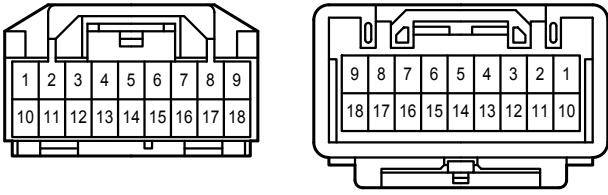

Door Lock Control , Theft Deterrent

IC1
Gray

IC2
White

ID2
White

ID3
White

IH1
White

IO1
White

Door Lock Control , Theft Deterrent