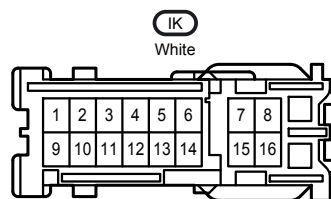

Door Lock Control , Theft Deterrent