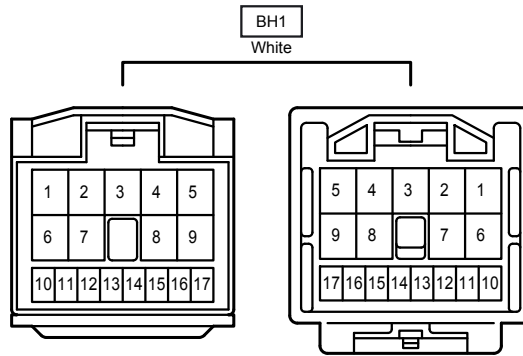

Door Lock Control , Theft Deterrent

IC1
Gray

IC2
White

ID2
White

ID3
White

IH1
White

IO1
White

Door Lock Control , Theft Deterrent