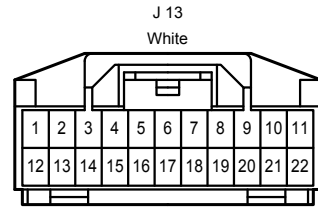

Door Lock Control , Theft Deterrent