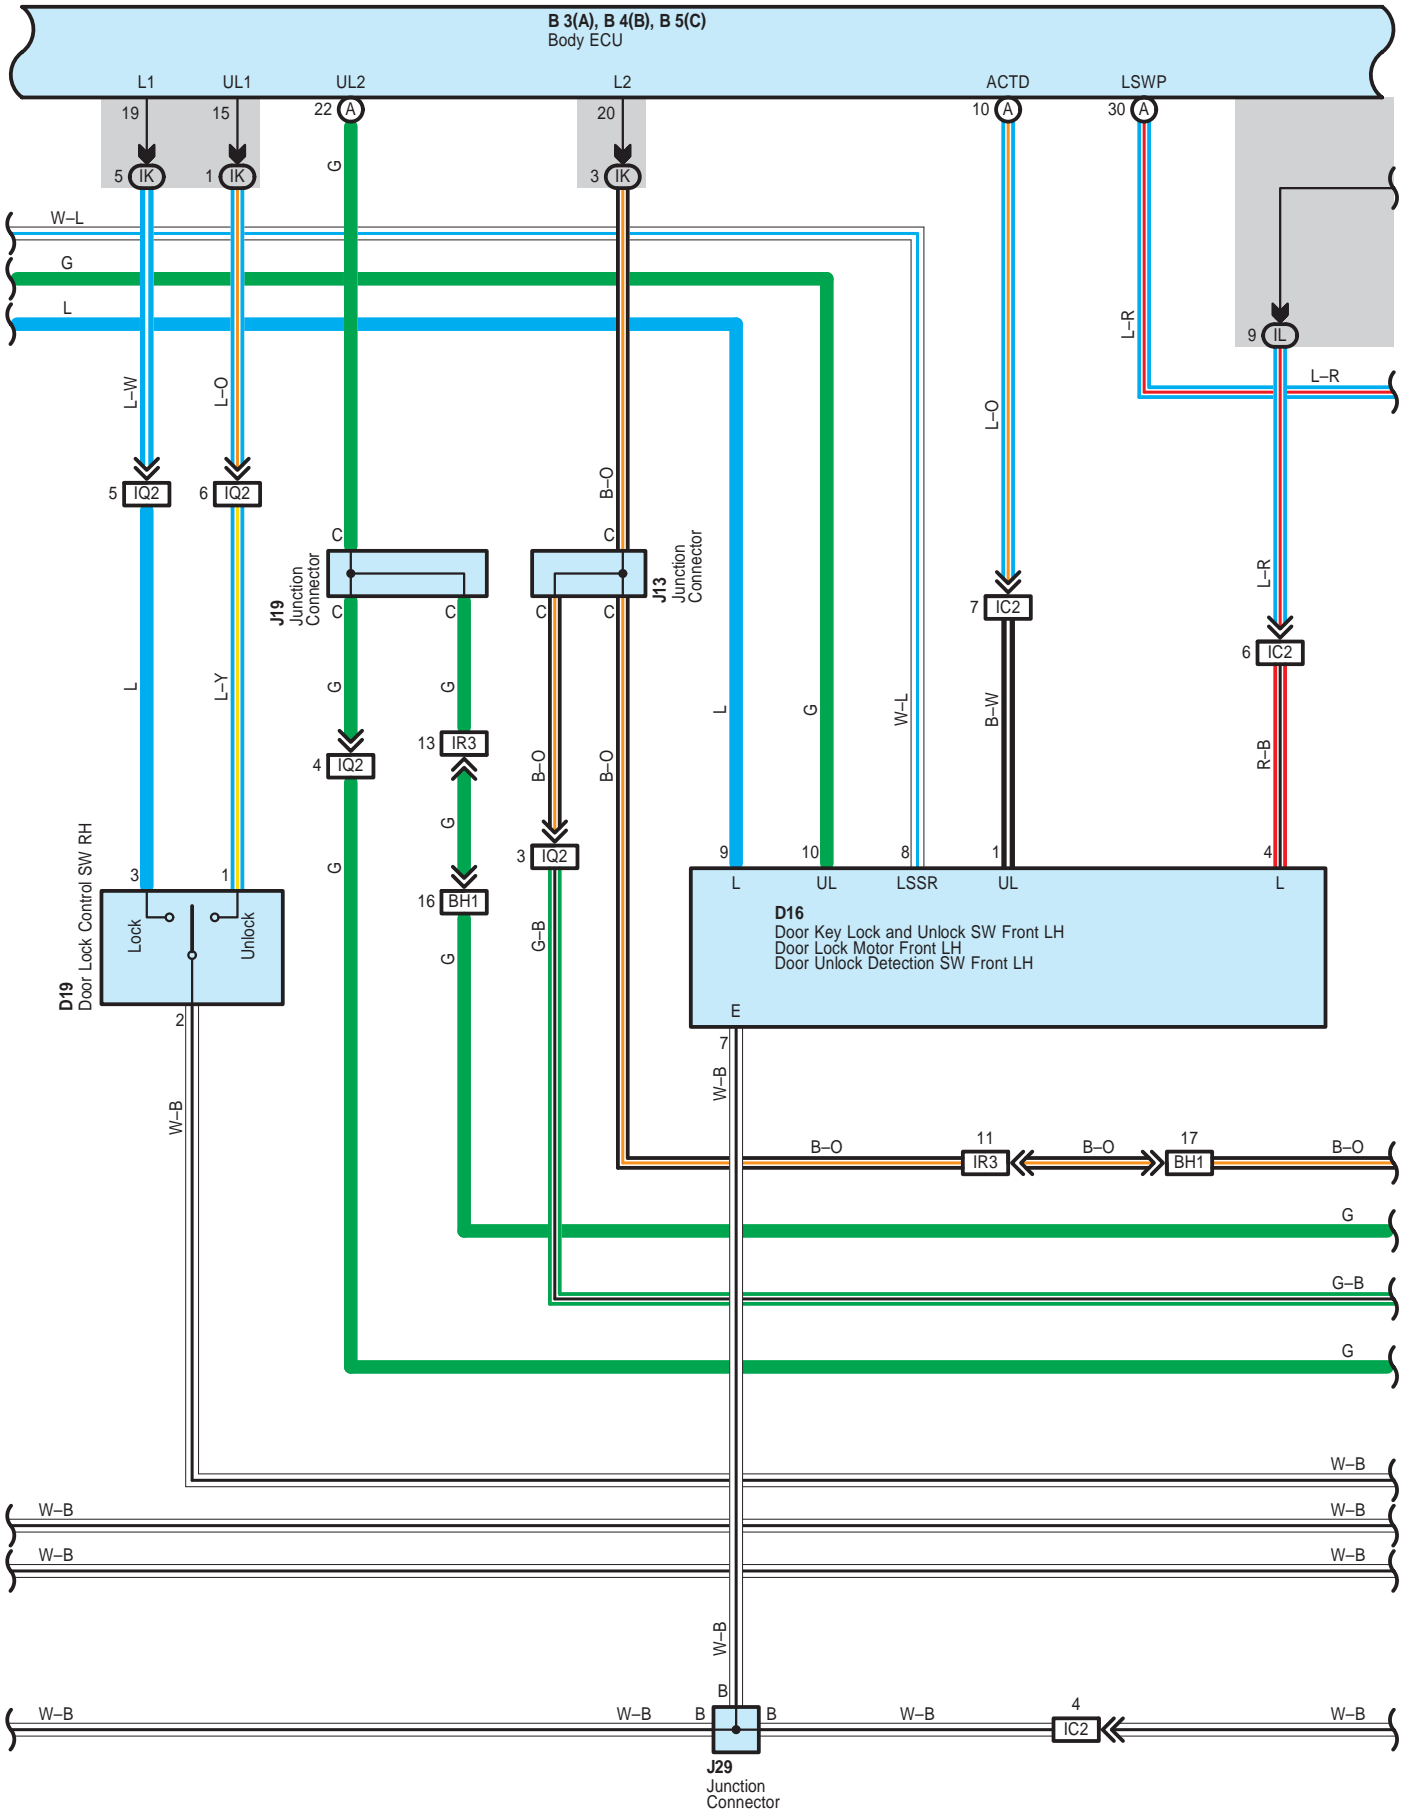

Door Lock Control , Theft Deterrent