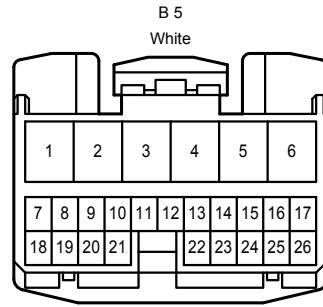

Door Lock Control , Theft Deterrent