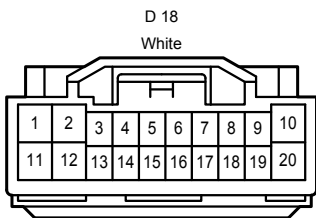

Door Lock Control , Theft Deterrent