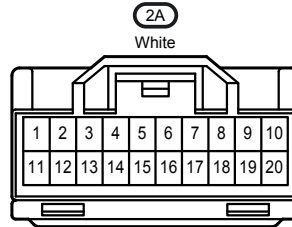

Door Lock Control , Theft Deterrent