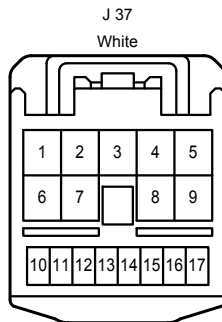

Door Lock Control , Theft Deterrent