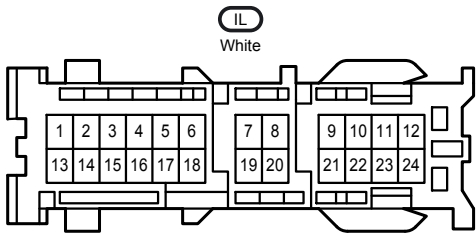

Door Lock Control , Theft Deterrent

IC1
Gray

IC2
White

ID2
White

ID3
White

IH1
White

IO1
White

Door Lock Control , Theft Deterrent