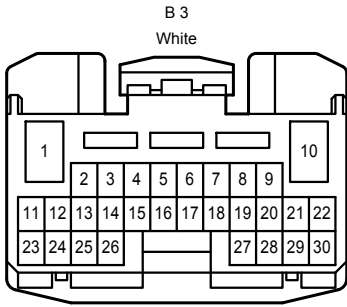

Door Lock Control , Theft Deterrent