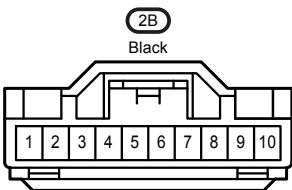

Door Lock Control , Theft Deterrent