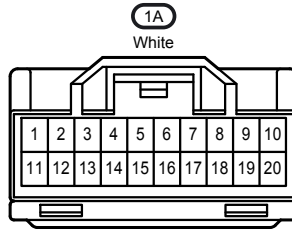

Door Lock Control , Theft Deterrent