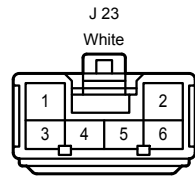

Door Lock Control , Theft Deterrent