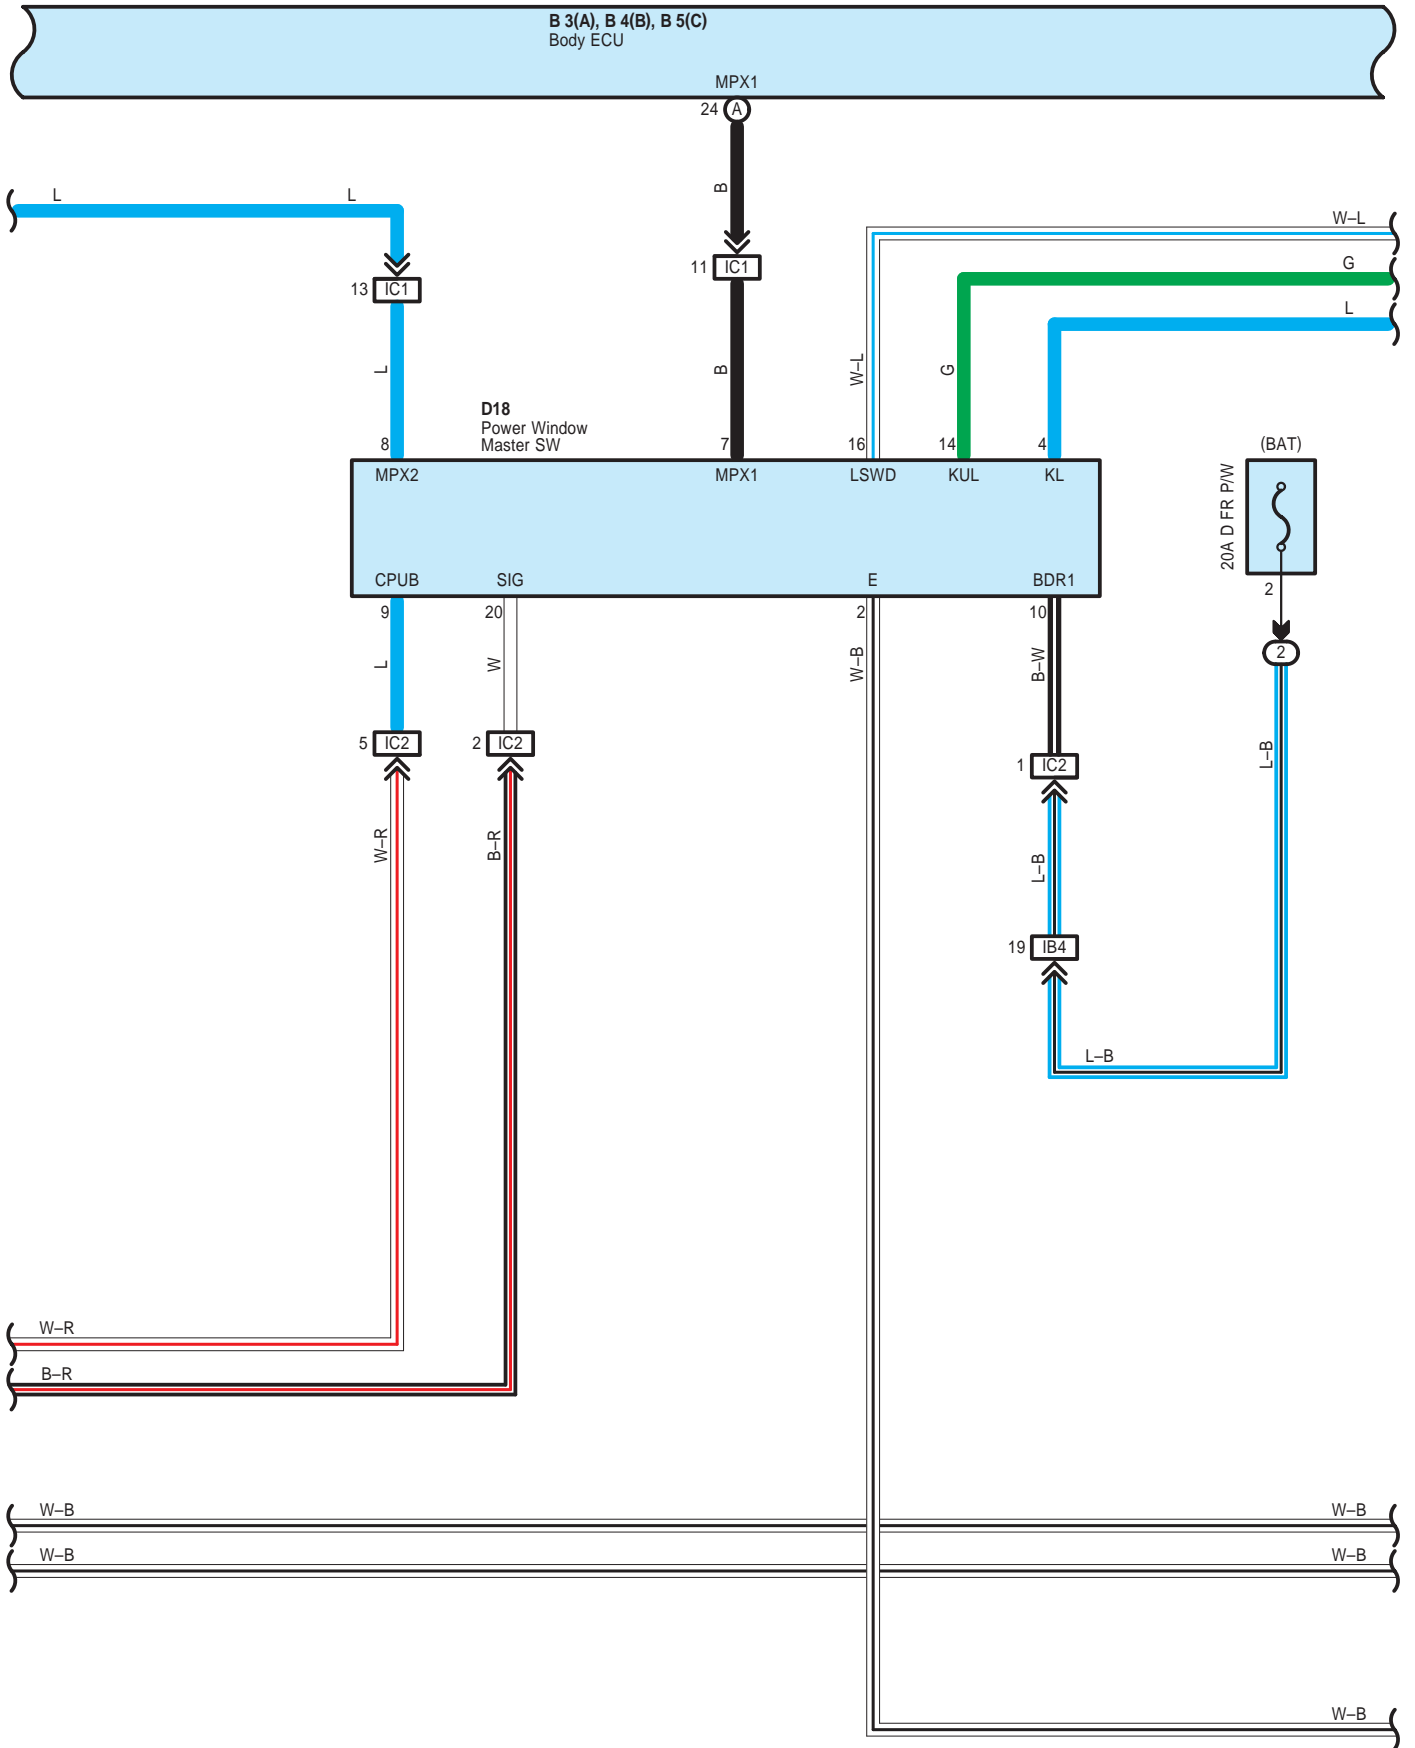

Door Lock Control , Theft Deterrent