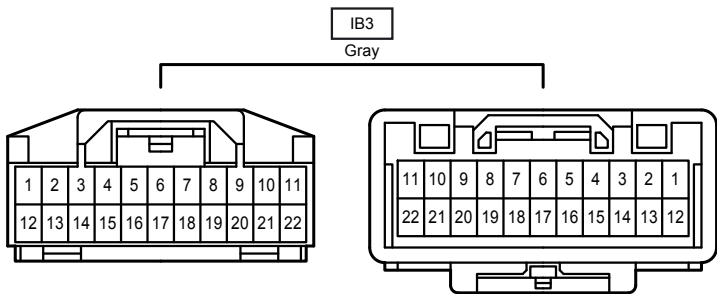

Door Lock Control , Theft Deterrent

IC1
Gray

IC2
White

ID2
White

ID3
White

IH1
White

IO1
White

Door Lock Control , Theft Deterrent