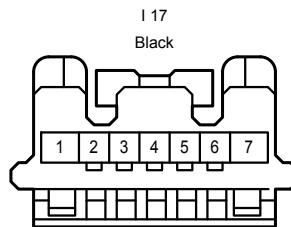

Door Lock Control , Theft Deterrent