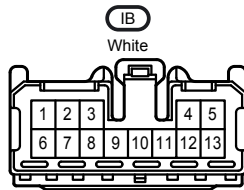

Door Lock Control , Theft Deterrent