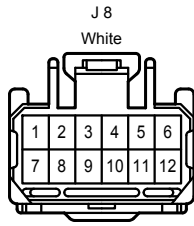

Door Lock Control , Theft Deterrent