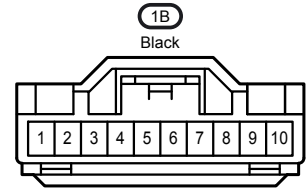

Door Lock Control , Theft Deterrent