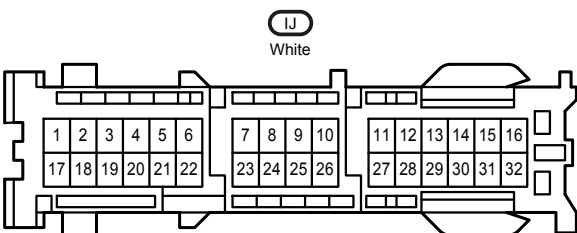

Door Lock Control , Theft Deterrent