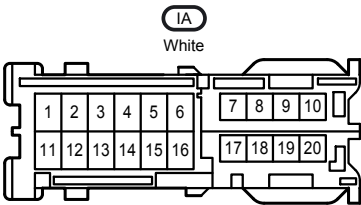

Door Lock Control , Theft Deterrent