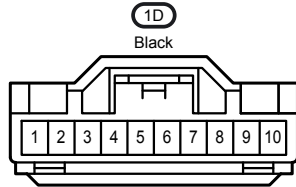

Door Lock Control , Theft Deterrent