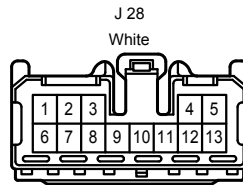

Door Lock Control , Theft Deterrent