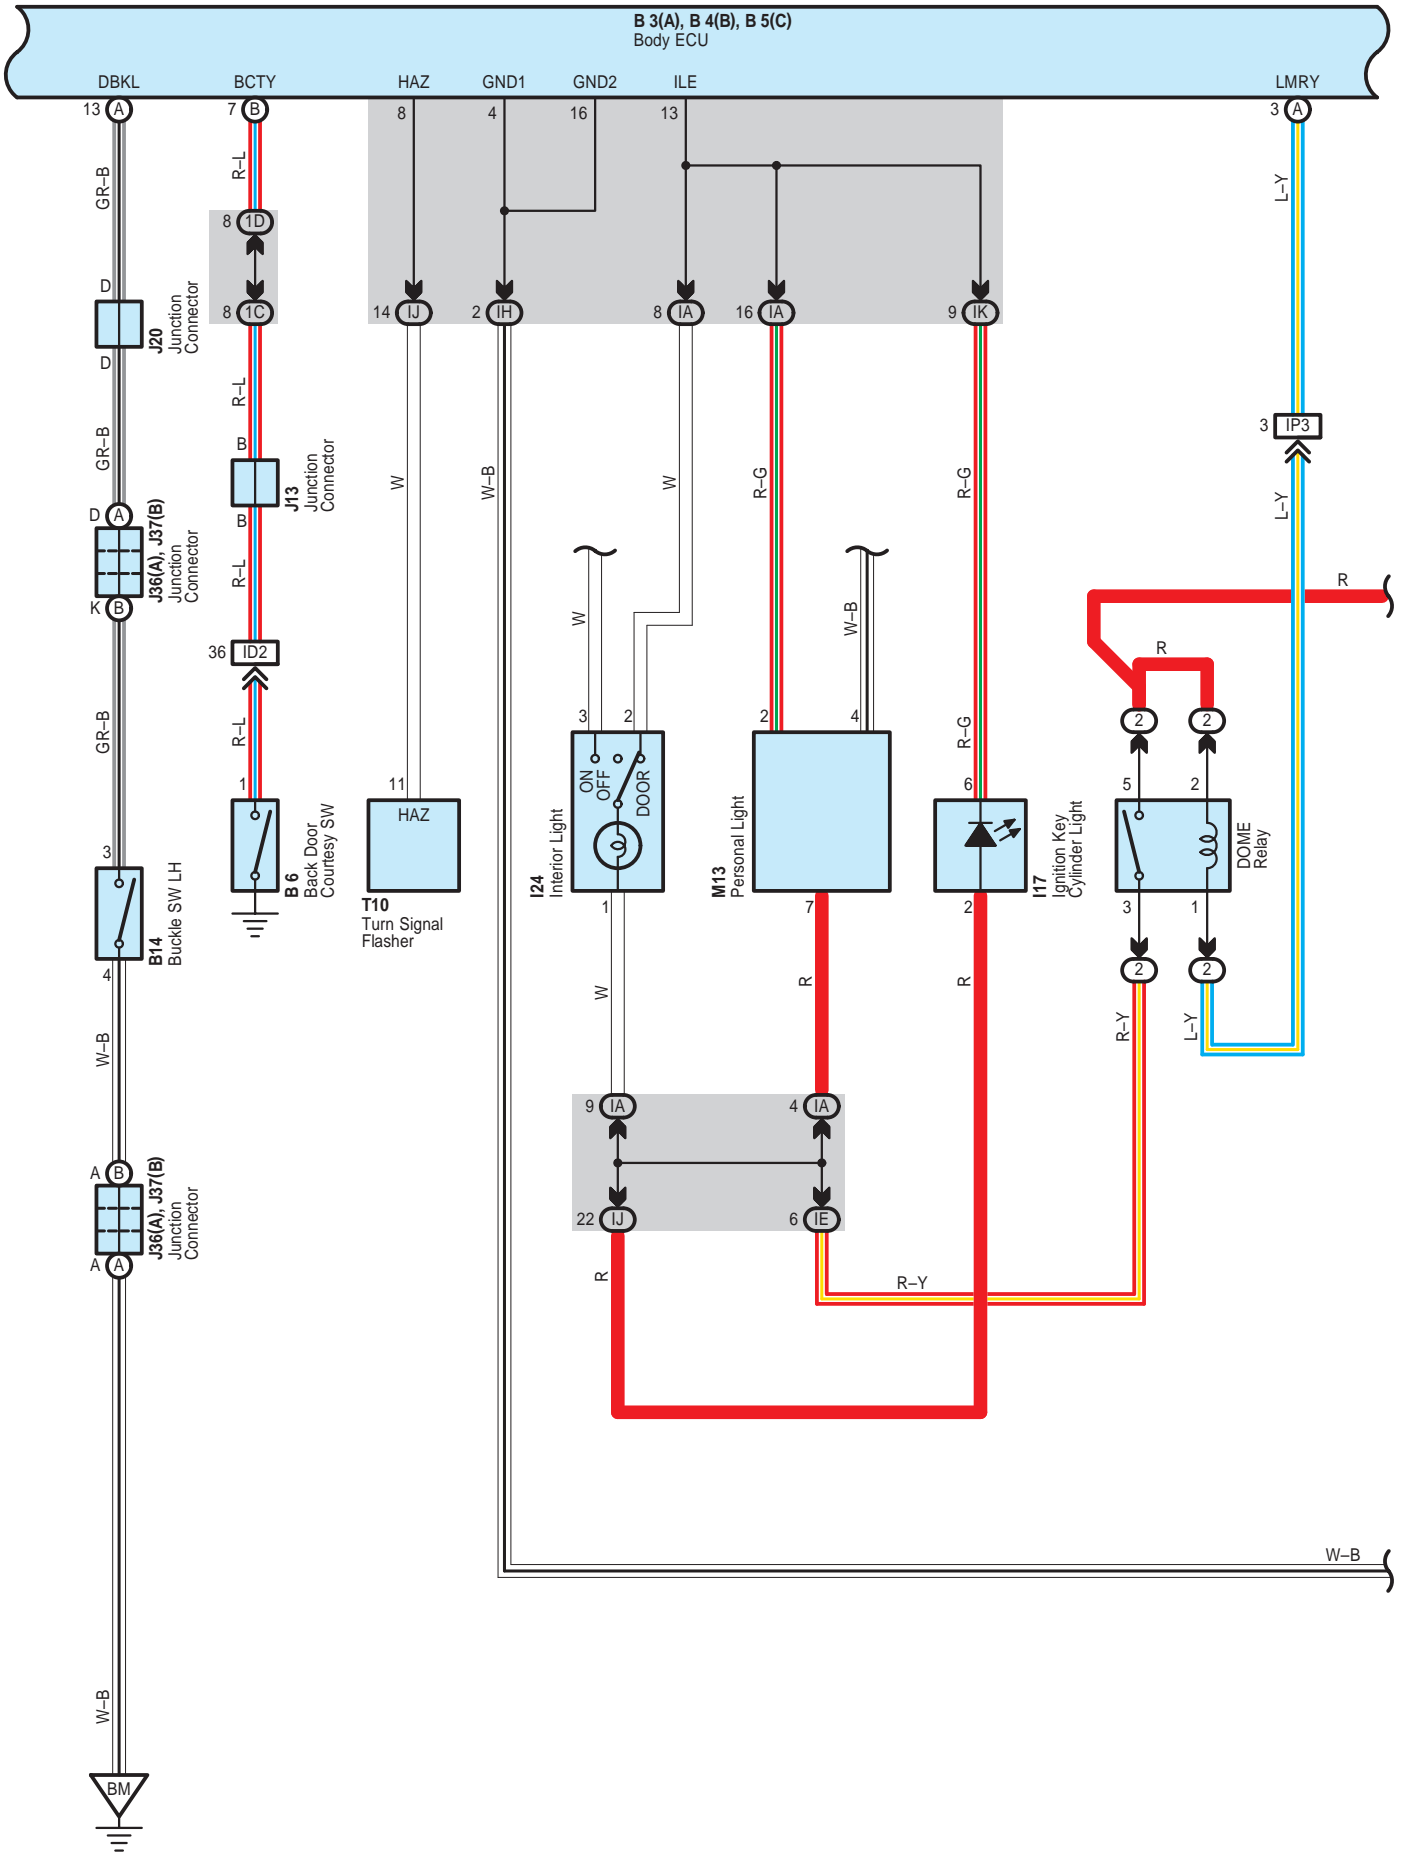

Door Lock Control , Theft Deterrent