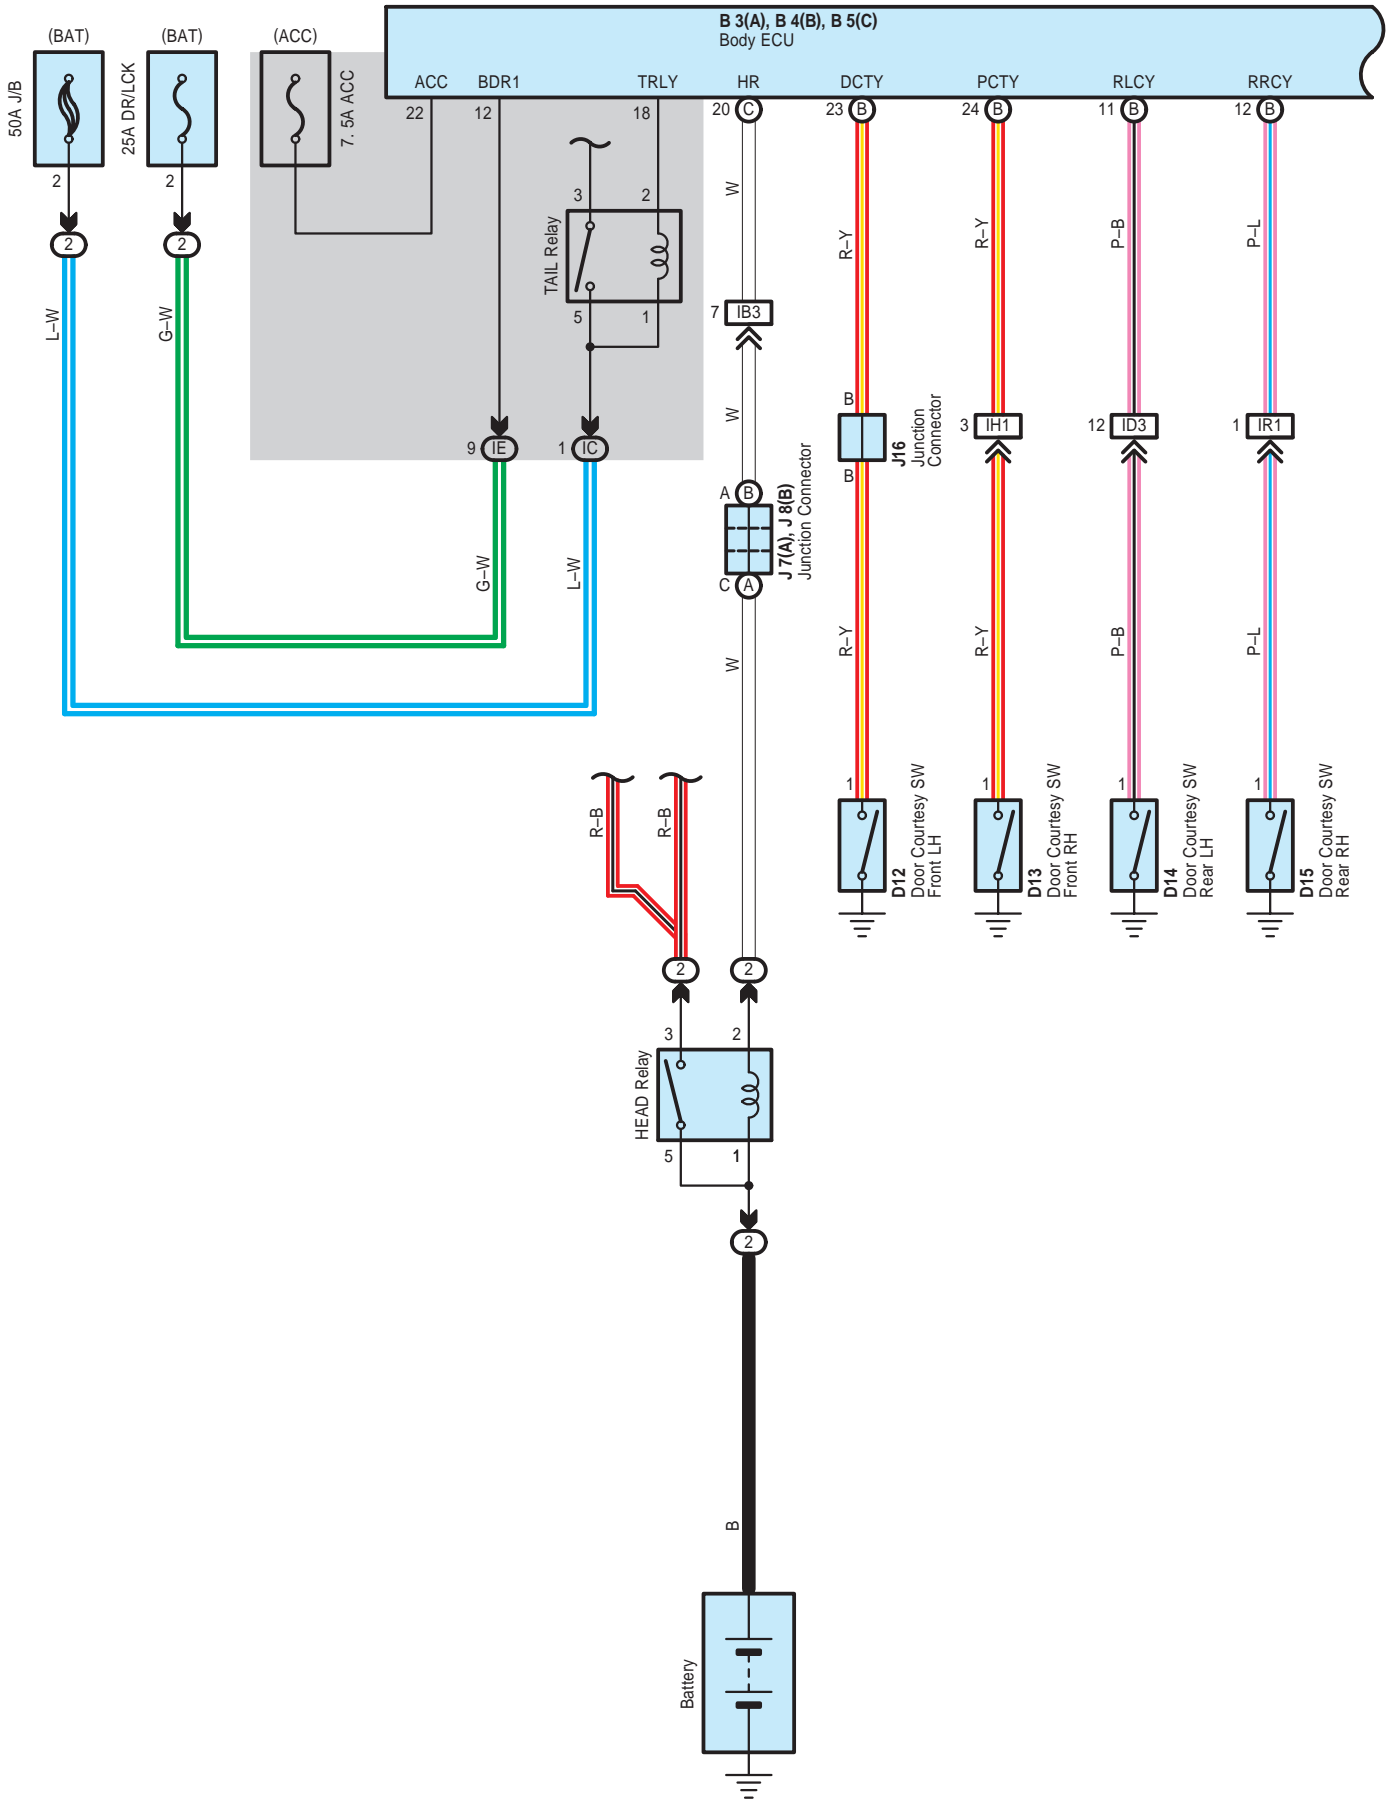

Door Lock Control , Theft Deterrent