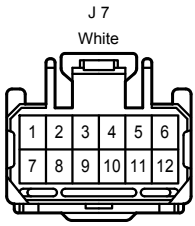

Door Lock Control , Theft Deterrent